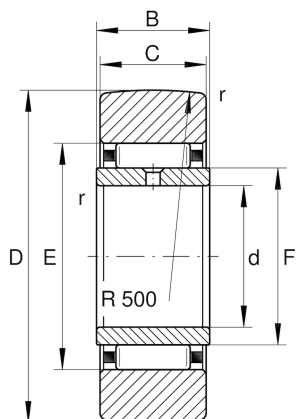

STO15

Yoke type track roller

Schaeffler ID:
0000541000000

Yoke type track rollers STO, without axial guidance, outer ring without ribs

Technical information

Main Dimensions & Performance Data

d	15 mm	Bore diameter
D	35 mm	Outside diameter
C	11.8 mm	Width, outer ring
$C_{r w}$	9,100 N	Basic dynamic load rating, radial
$C_{0 r w}$	11,100 N	Basic static load rating, radial
$C_{u r w}$	1,670 N	Fatigue load limit, radial
$n_{D G}$	3,300 1/min	Speed on permanent grease lubrication
	63.1 g	Weight

Dimensions

B	12 mm	Width, inner ring
E	26 mm	Raceway diameter outer ring
r_{min}	0.3 mm	Minimum chamfer dimension
F	20 mm	Raceway diameter inner ring
R	500 mm	Radius of outer ring outside profile